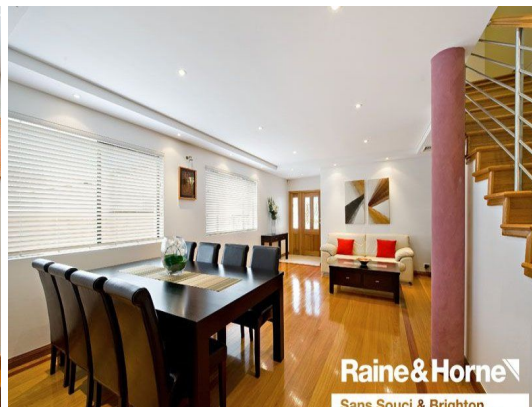

Raine & Horne

Raine & Horne
Sans Souci & Brighton

Raine & Horne
Sans Souci & Brighton

Raine & Horne
Sans Souci & Brighton

82A Alice Street SANS SOUCI, NSW

4 3 1

Absolute Quality and Perfection

Positioned in one of the areas premium lifestyle destinations this executive duplex is an outstanding showcase of generous proportions and high end finishes created for entertaining whilst also being suited for family enjoyment.