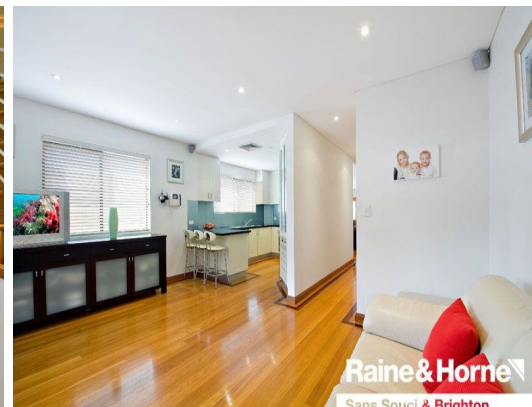

Raine & Horne

Raine & Horne
Sans Souci & Brighton

Raine & Horne
Sans Souci & Brighton

Raine & Horne
Sans Souci & Brighton

82A Alice Street SANS SOUCI, NSW

4 3 1

Absolute Quality and Perfection

Positioned in one of the areas premium lifestyle destinations this executive duplex is an outstanding showcase of generous proportions and high end finishes created for entertaining whilst also being suited for family enjoyment.