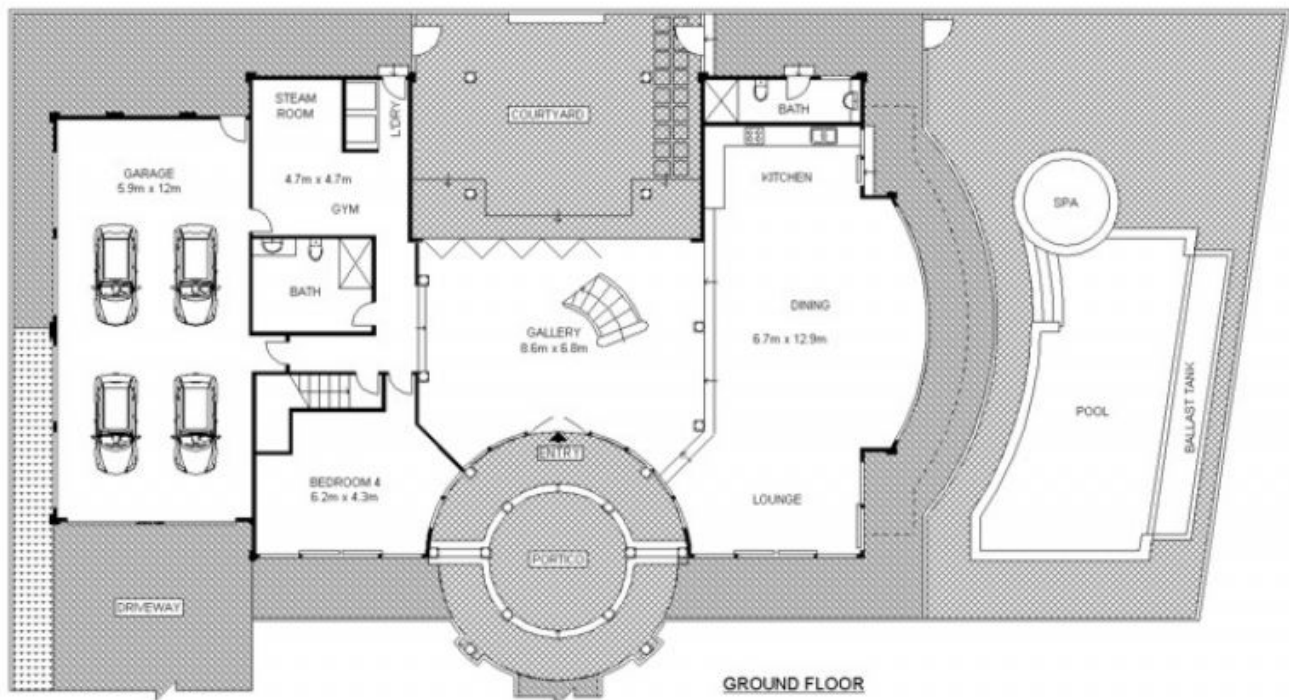

The Versace House - Luxury & Opulence by the Bay

Ray Fadel

0413 177 739

GROUND LEVEL

110 Ida Street, Sandringham

S4

All dimensions herein are approximate and gathered from sources believed to be reliable. Whilst every effort is made for the accuracy of our floor plans, interested parties should rely on their own enquires. Scale shown in metres. Floor Plans by Industrie Media. 1300 505 539_ WWW.INDUSTRIEMEDIA.COM.AU