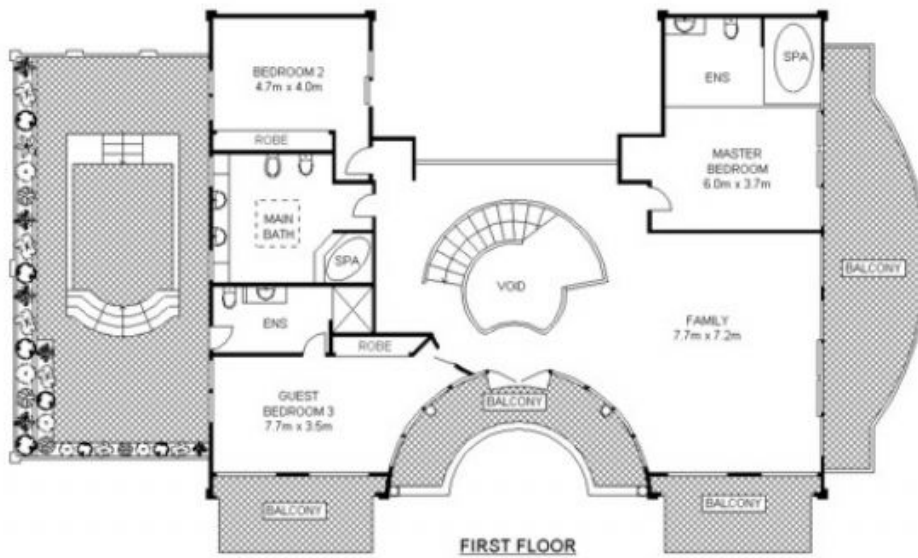

The Versace House - Luxury & Opulence by the Bay

Ray Fadel

0413 177 739

GROUND LEVEL

110 Ida Street, Sandringham

S4

All dimensions herein are approximate and gathered from sources believed to be reliable. Whilst every effort is made for the accuracy of our floor plans, interested parties should rely on their own enquires. Scale shown in metres. Floor Plans by Industrie Media. 1300 505 539_ WWW.INDUSTRIEMEDIA.COM.AU