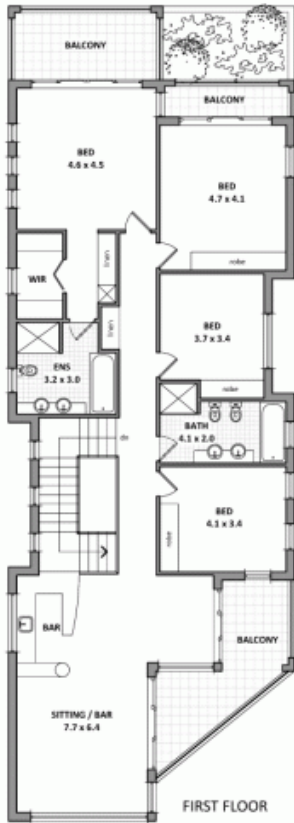

0 1m 5m

**140 The Promenade
Sans Souci**

SITE PLAN