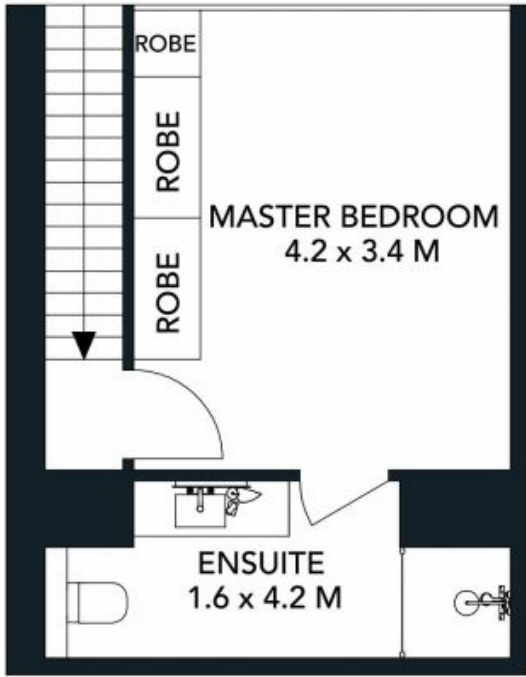

FIRST LEVEL