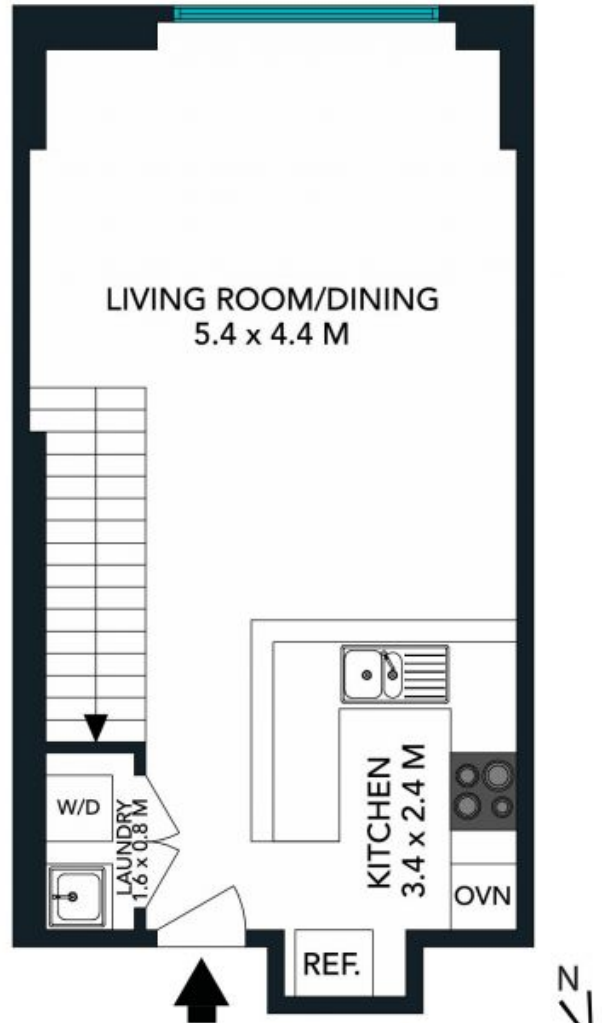

Price: Leased by Ian Clarke - More properties
Available Date: 20/05/2019

Ian Clarke
0419 636 289

Christine O'Connell
0439 857 173

FIRST LEVEL

GROUND/ENTRY LEVEL

Produced by DIAKRIT

FIRST LEVEL

GROUND/ENTRY LEVEL