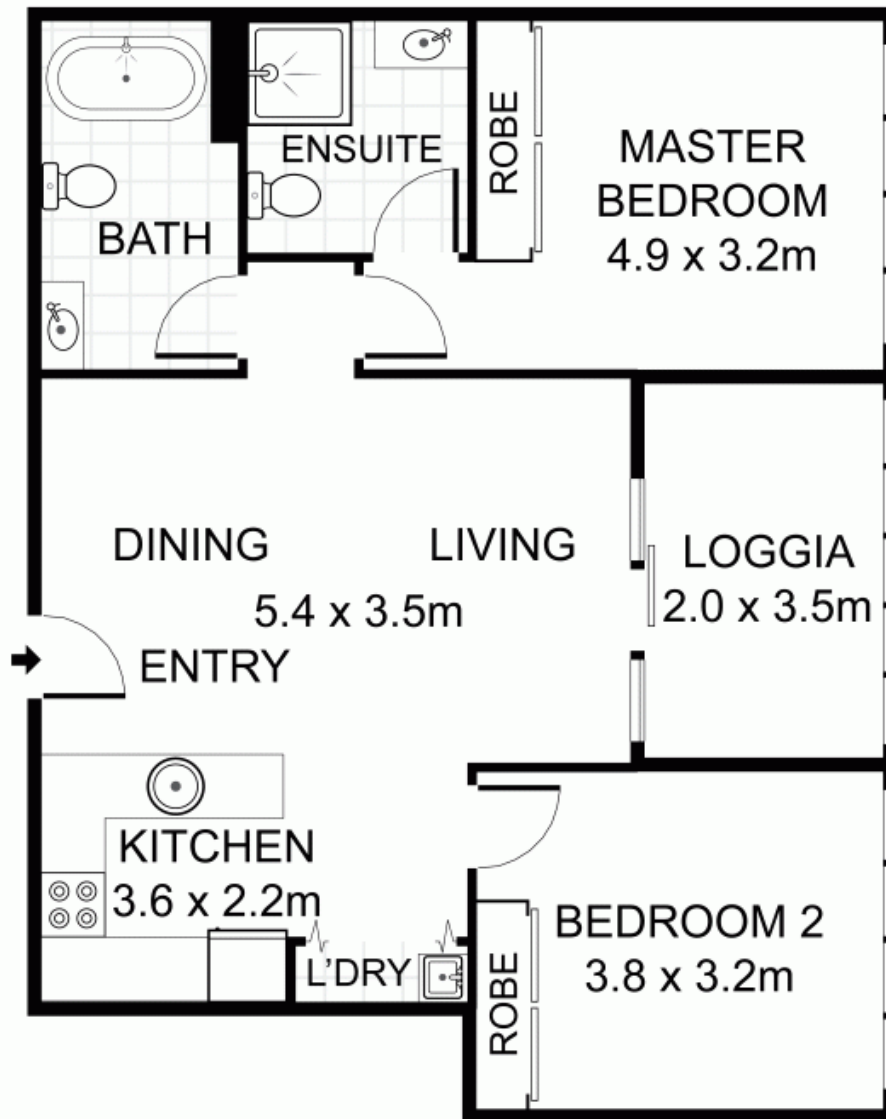

272/1 Railway Parade Burwood, NSW

2 2 1

**Spacious, sundrenched and perfectly located within minutes walk to everything**

Located in one of Burwood's most iconic new buildings comes this immaculate property situated within moments walk to Burwood's train station and shopping facilities. With its one of a kind design and bright interiors this property is an absolute must to inspect.

**Price:** Deposit Taken  
**Available Date:** 15/05/2019

**Rick Pignetti**

0439 398 959

**Angelica De Luca**

0401 870 499

272/1 Railway Parade, Burwood

RENTAL

DISCLAIMER: FOR THIS RENTAL PROPERTY, PLANS SHOWN ARE FOR PRESENTATION PURPOSES AND ARE NOT PART OF ANY LEGAL DOCUMENT. ALL MEASUREMENTS AND FIGURES ARE APPROXIMATE.