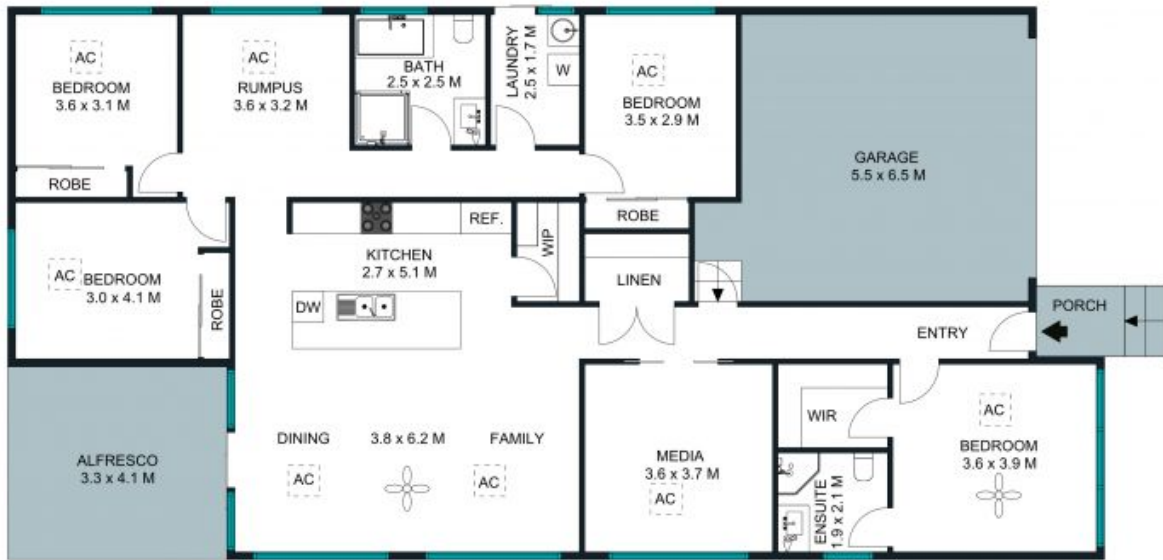

36 Long Bush Rise, Cobbitty