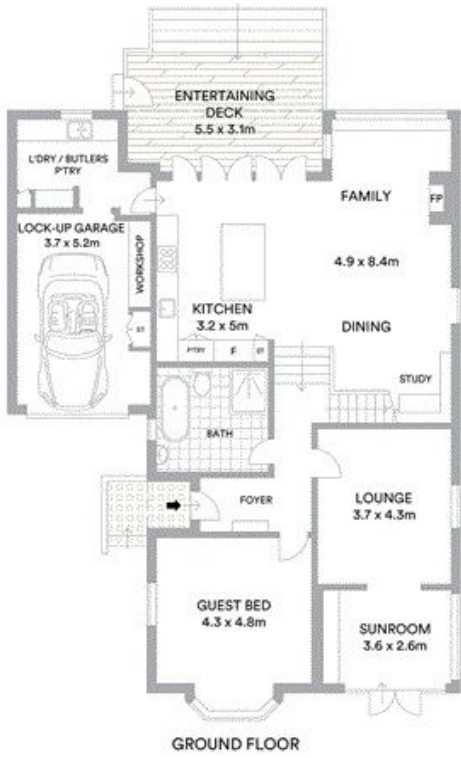

**Price:** Deposit taken

**Available Date:** 29/02/2020

**Todd Baker**

0407 795 090

Internal 215sqm  
 External 393sqm  
 Land area 556sqm

Scale in metres. Indicative only. All information contained herein is obtained from sources we believe to be accurate. We cannot guarantee its accuracy. Interested persons should make and rely on their own enquiries