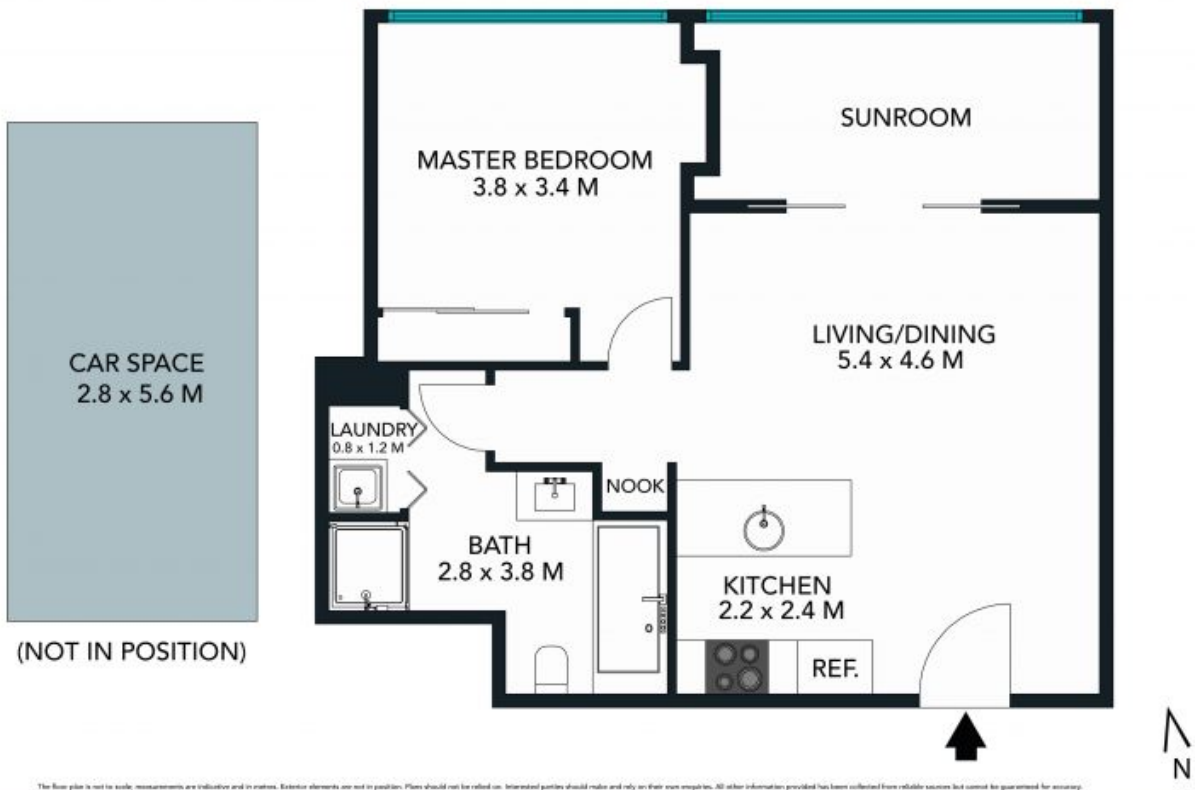

200/1 Railway Parade, Sydney