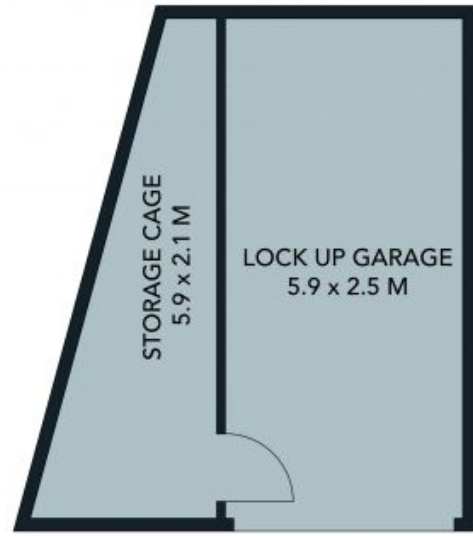

(NOT IN POSITION)

6 Riverside Crescent, Marrickville