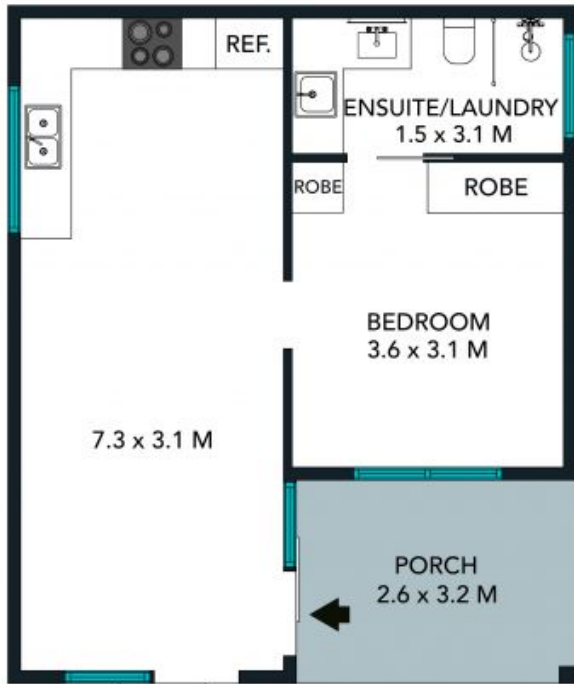

(NOT IN POSITION)

6 Riverside Crescent, Marrickville