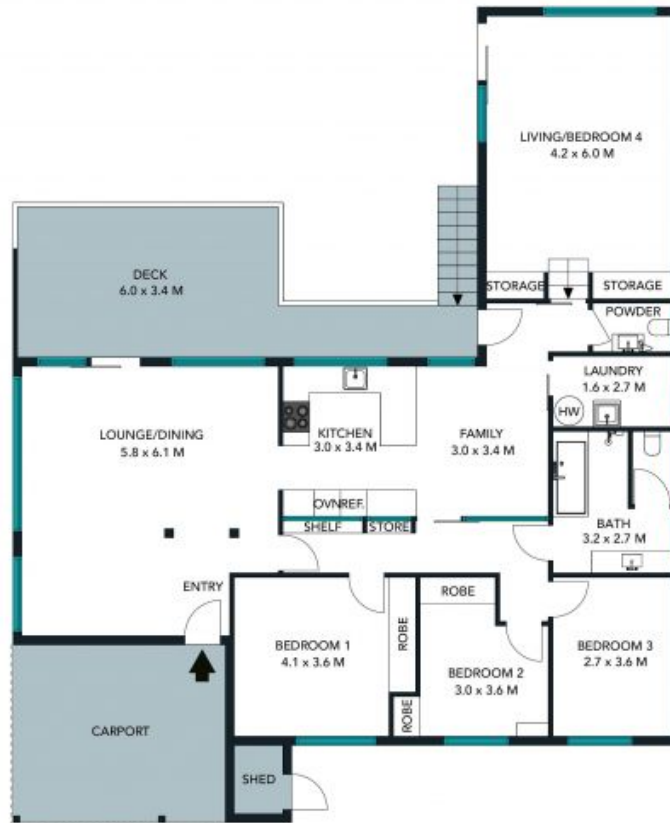

9 Cliff Point Place, Frenchs Forest