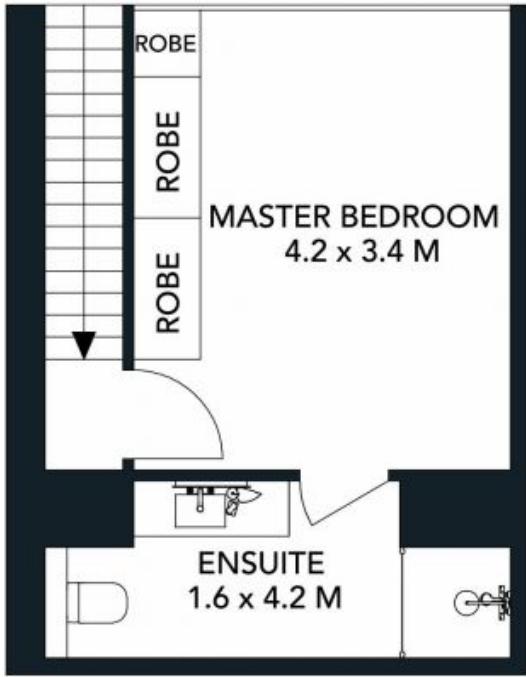

FIRST LEVEL