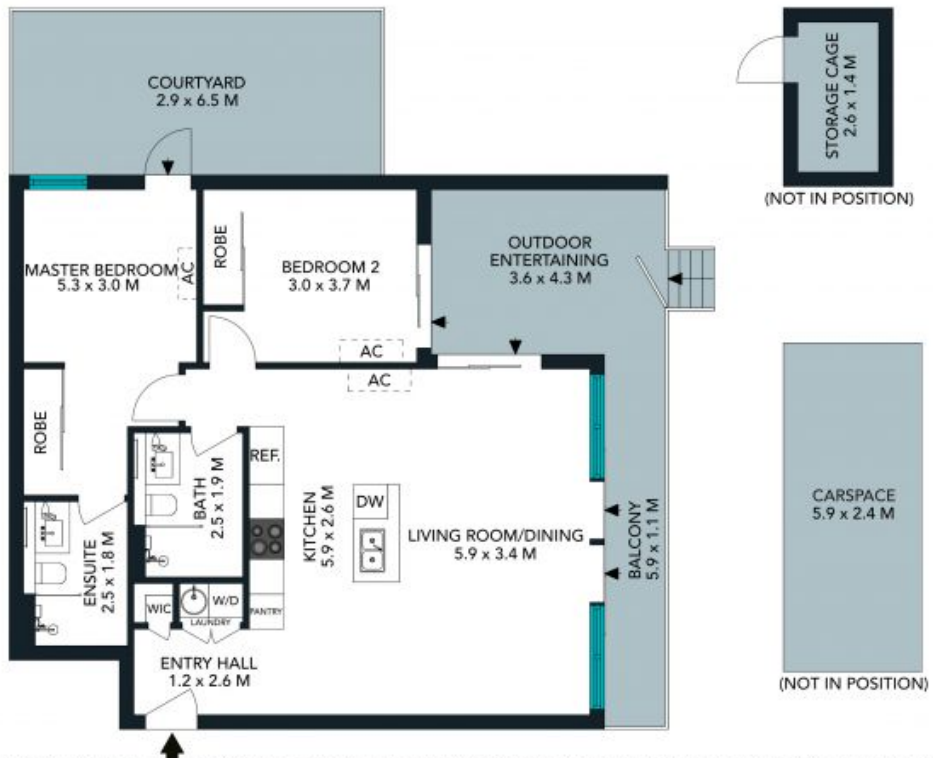

110/81A Lord Sheffield Circuit, Penrith