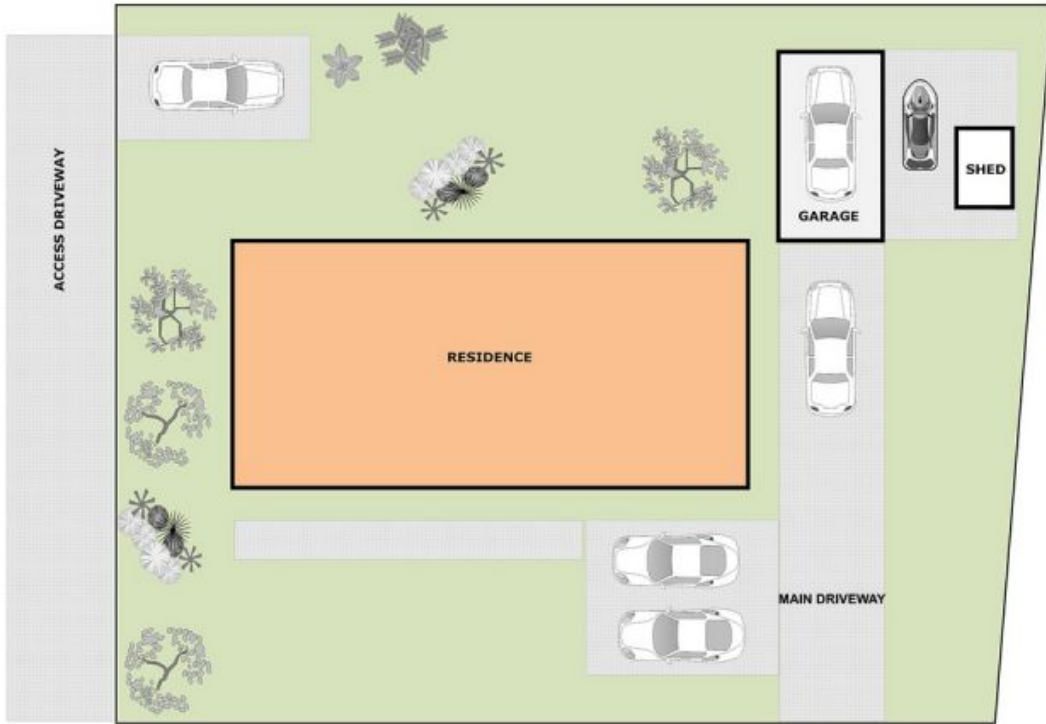

10 Empire Bay Drive DALEYS POINT, NSW

4  1  2 

Character filled home with waters views

Price: \$680,000 - \$730,000

Christel Renton

0417 208 314

10 EMPIRE BAY DR, DALEYS POINT

Disclaimer: Floor plans shown are for general guidance only. All interested parties must themselves verify their accuracy.

10 EMPIRE BAY DR, DALEYS POINT

Disclaimer: Floor plans shown are for general guidance only. All interested parties must themselves verify their accuracy.