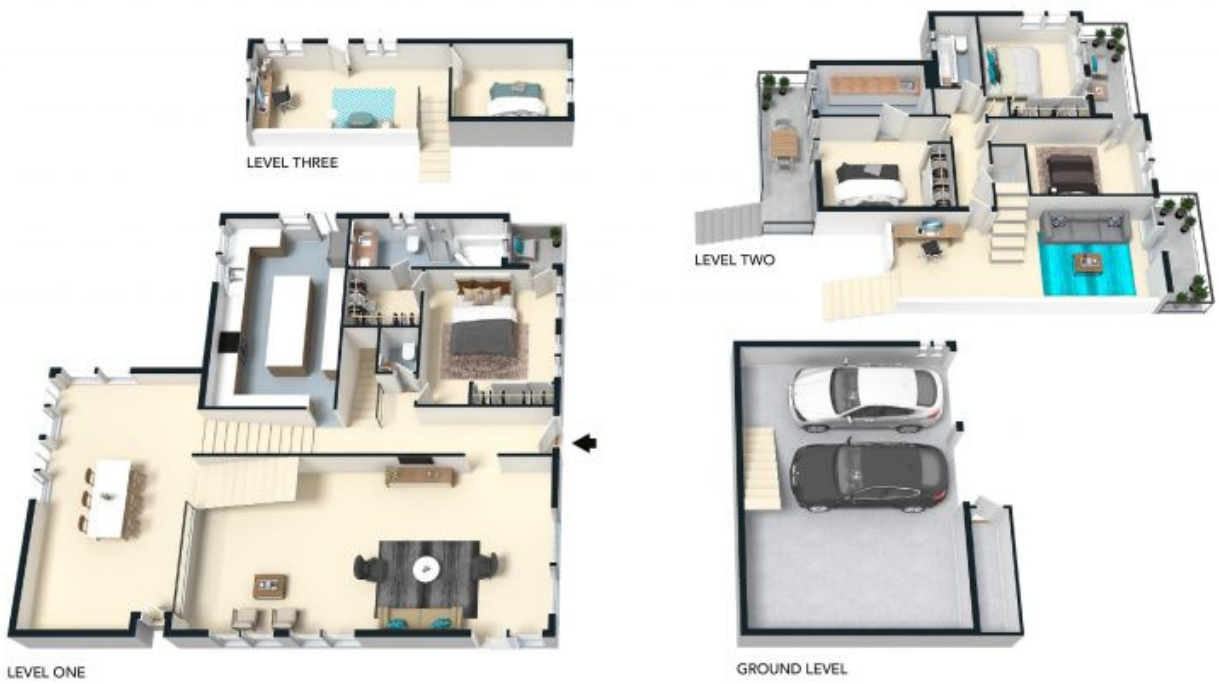

71 Broadwater Drive, Saratoga