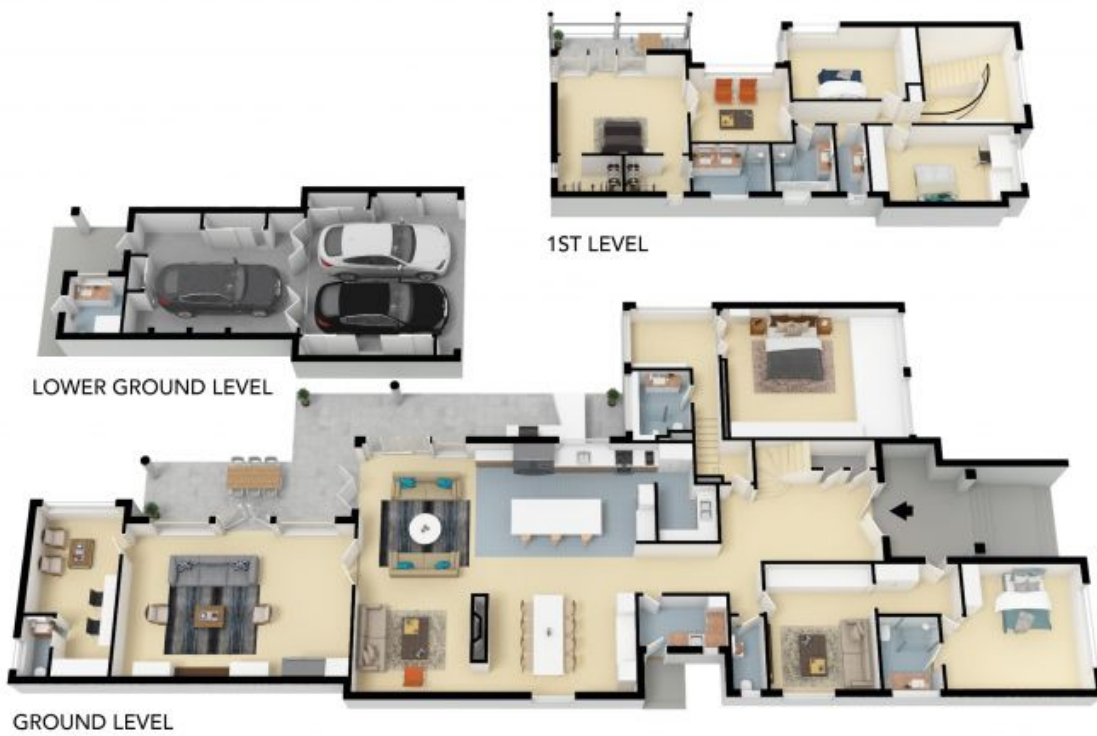

LOWER GROUND LEVEL

1ST LEVEL

GROUND LEVEL

27 Richmond Road, Seaforth