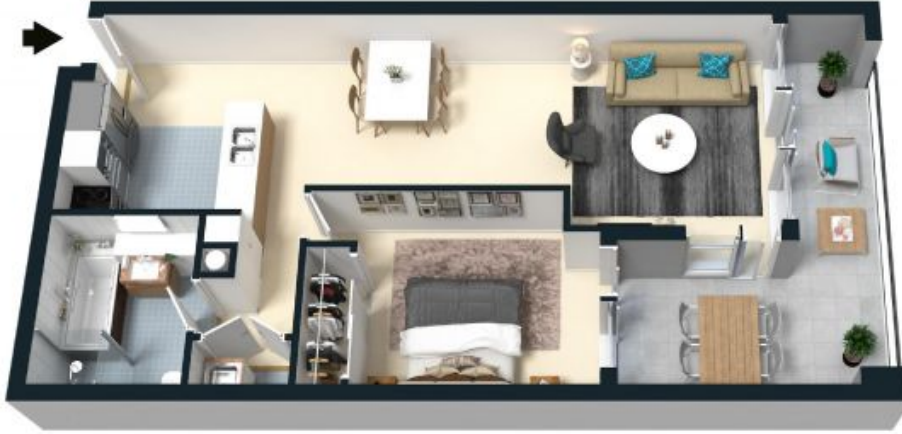

205/25 Hill Road, Wentworth Point