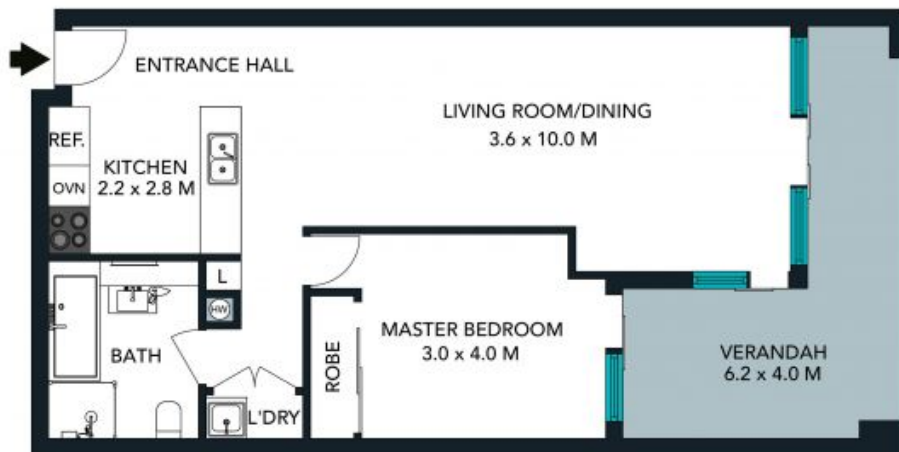

(NOT IN POSITION)

205/25 Hill Road, Wentworth Point