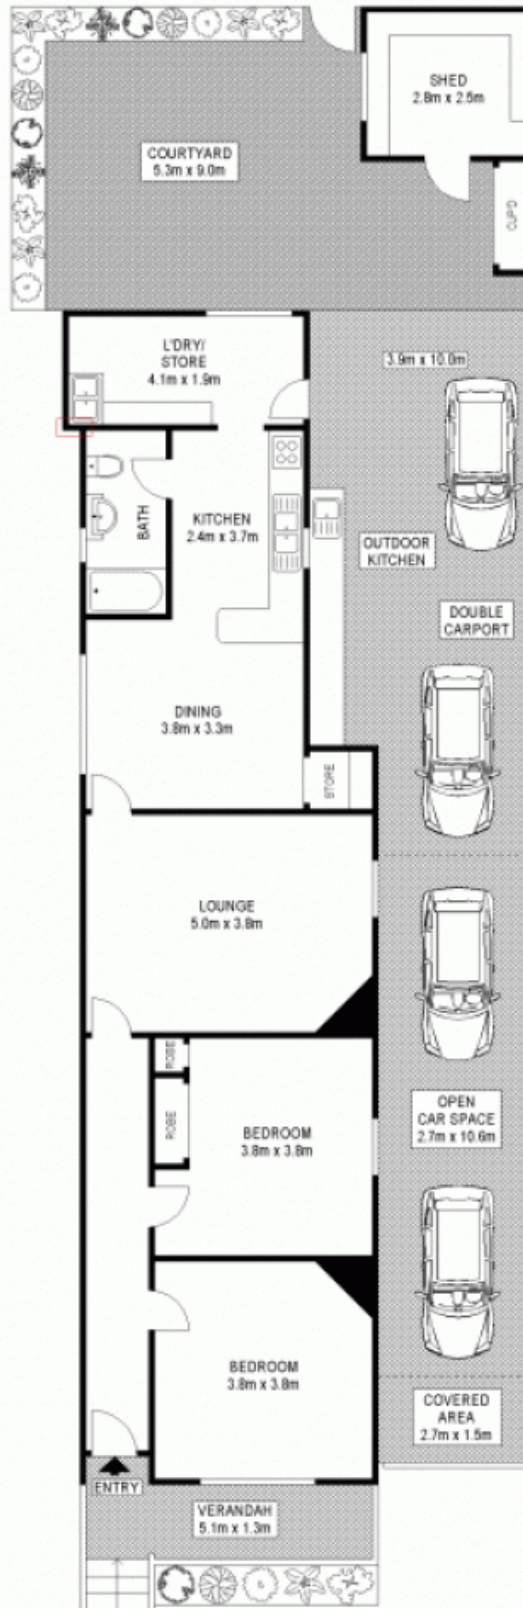

60 King Street ROCKDALE, NSW

2 

1 

4 

Deceased Estate (AUCTION THIS SATURDAY)

Charm, character, original period features & a sought after location combine to make this the perfect home.

Price:

Auction

Sam Abbas

0406 750 075

60 King Street, Rockdale

0 5 M

S1

All dimensions herein are approximate and gathered from sources believed to be reliable. Whilst every effort is made for the accuracy of our floor plans, interested parties should rely on their own enquires. Scale shown in metres. Floor Plans by Industrie Media. 1300 505 539_ WWW.INDUSTRIEMEDIA.COM.AU