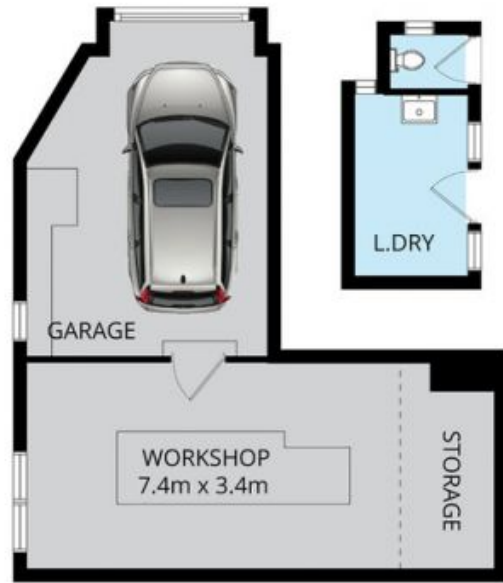

61A Wellington Street ARNCLIFFE, NSW

3 1 1

**SOLD BY SAM ABBAS 0406 750 075**

**Price:** AUCTION PRICE GUIDE \$800,000

This freestanding character home is tucked at the end of a cul-de-sac, just 400 meters from Turrella Station.

**Sam Abbas**

0406 750 075

SITE PLAN (NOT TO SCALE)

DISCLAIMER: THIS IS FOR ILLUSTRATIVE PURPOSES ONLY. ALL DIMENSIONS ARE APPROXIMATE AND IT DOES NOT CONSTITUTE PART OF ANY LEGAL DOCUMENTS.

ADDRESS:

**61A Willington Street, Turrella**