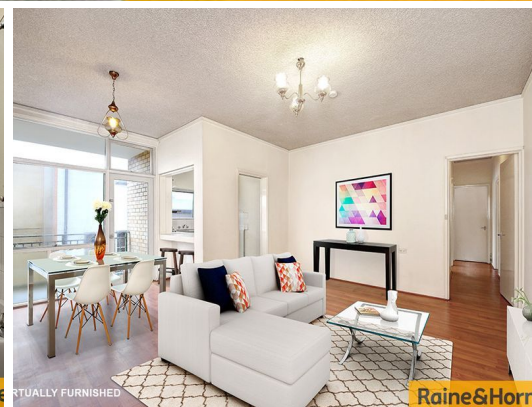

Raine&Horne

Raine&Horne

PARTIALLY FURNISHED

Raine&Horne

11/25 King Edward Street ROCKDALE, NSW

SOLD BY SAM ABBAS 0406 750 075

Price:

UNDER CONTRACT