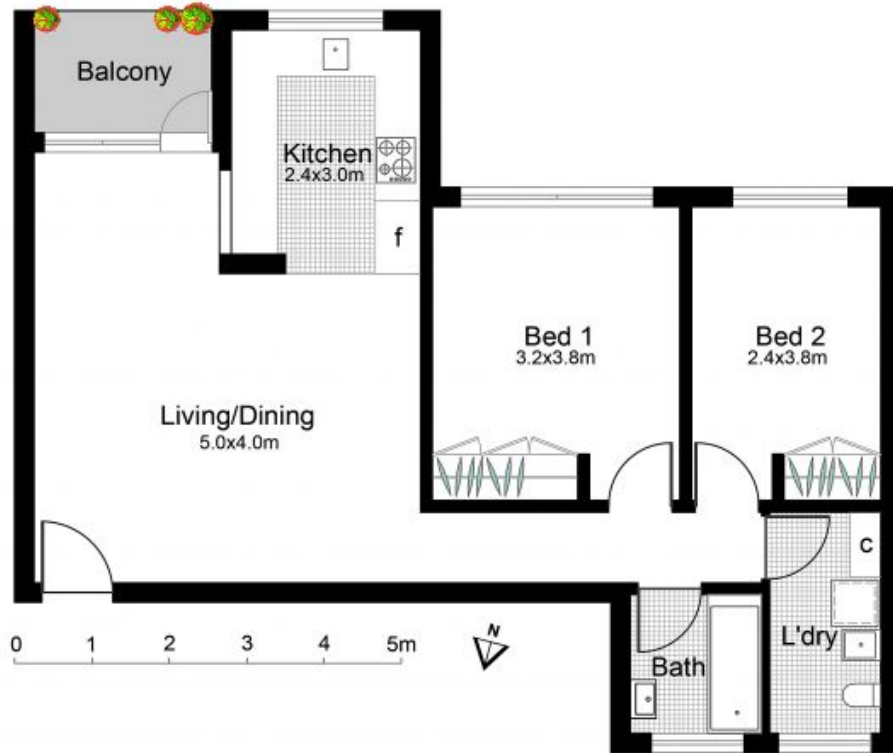

Sam Abbas

0406 750 075

<p>DISCLAIMER: THIS IS FOR ILLUSTRATIVE PURPOSES ONLY.          ALL DIMENSIONS ARE APPROXIMATE AND IT DOES NOT          CONSTITUTE PART OF ANY LEGAL DOCUMENTS.</p>	<p>ADDRESS: <b>11/25 KING EDWARD STREET, ROCKDALE</b></p>
<p>FLOORPLAN BY <a href="http://www.sosphotography.com.au">www.sosphotography.com.au</a></p>	