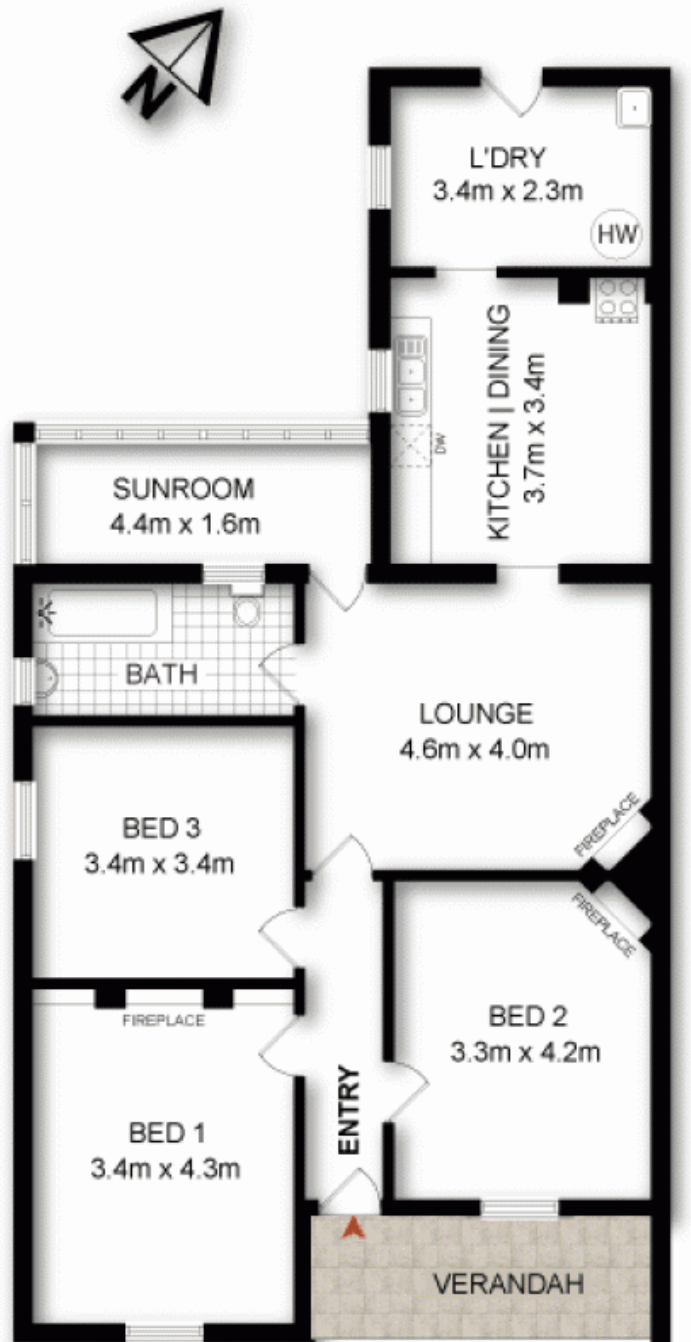

DISCLAIMER: THIS IS FOR ILLUSTRATIVE PURPOSES ONLY.
ALL DIMENSIONS ARE APPROXIMATE AND IT DOES NOT
CONSTITUTE PART OF ANY LEGAL DOCUMENTS.

ADDRESS:

11 FOREST ROAD, ARNCLIFFE