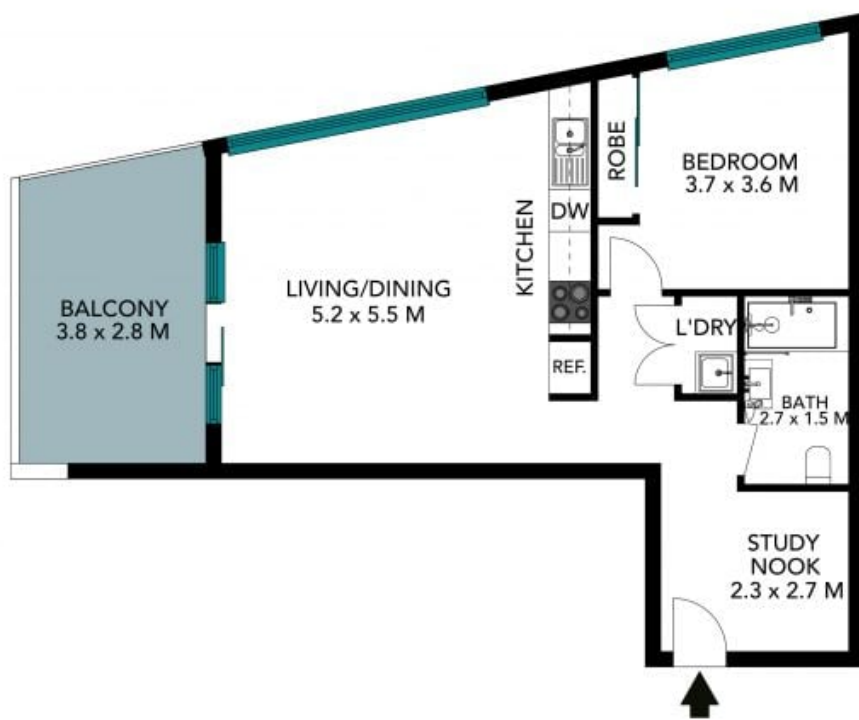

31/427-431 Pacific Highway, Asquith