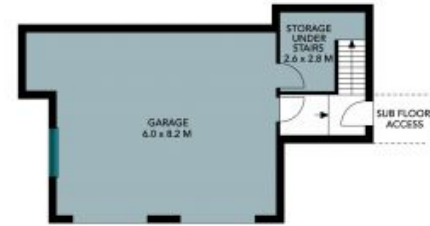

LOWER GROUND FLOOR

63 Castlewood Drive, Castle Hill