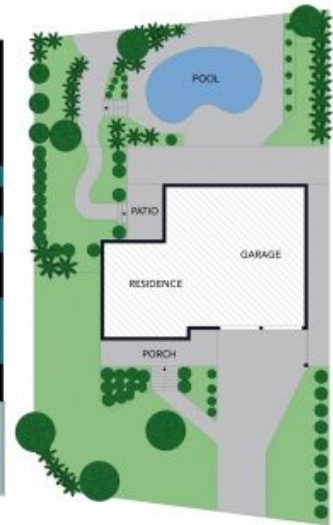

155 Turner Road, Berowra Heights

STONE