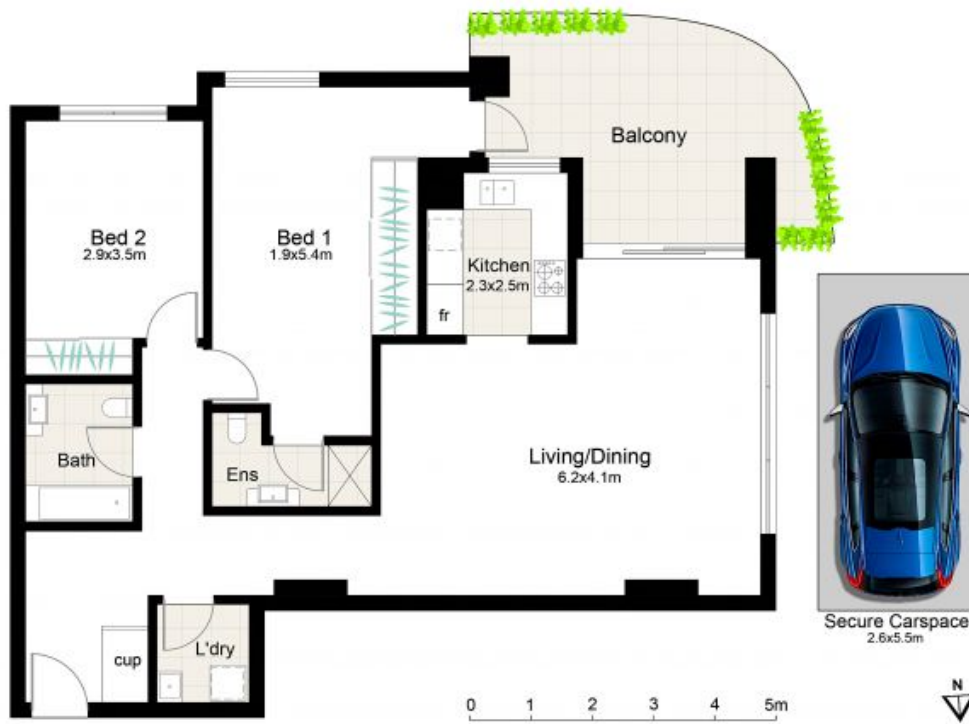

1012/5 Rockdale Plaza Drive Rockdale, NSW 2 2 1

WATER VIEWS, RESORT FACILITIES

Enjoy resort-style living, complete with water views. You'll have plenty of time to enjoy its vast leisure area with tennis courts, indoor pool, gym, hot tub, sauna, lawns and manicured gardens.

Price: \$500 per week
Bond: \$2,000
Available Date: 31/01/2021

Daniella McKinley
 0421 237 342

DISCLAIMER: THIS IS FOR ILLUSTRATIVE PURPOSES ONLY.
ALL DIMENSIONS ARE APPROXIMATE AND IT DOES NOT
CONSTITUTE PART OF ANY LEGAL DOCUMENTS.
FLOORPLAN BY www.sosphotography.com.au