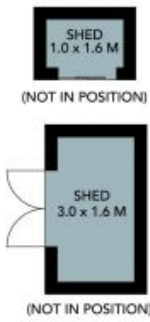

95 Wollybutt Road, Engadine

STONE