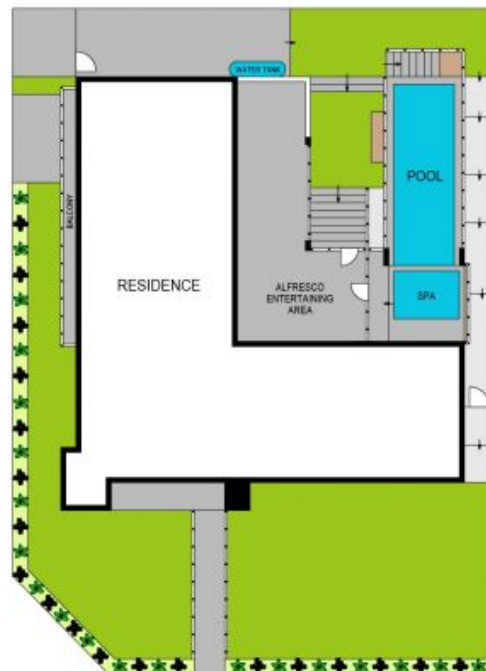

**Price:** 2550000

**Connie Gerakis**

02 9558 0555

GROUND LEVEL

LEVEL ONE

BASEMENT

SITE PLAN

## 9 Welfare Avenue, Narwee North

DISCLAIMER: PLANS SHOWN ARE FOR PRESENTATION PURPOSES AND ARE NOT PART OF ANY LEGAL DOCUMENT. ALL MEASUREMENTS AND FIGURES ARE APPROXIMATE