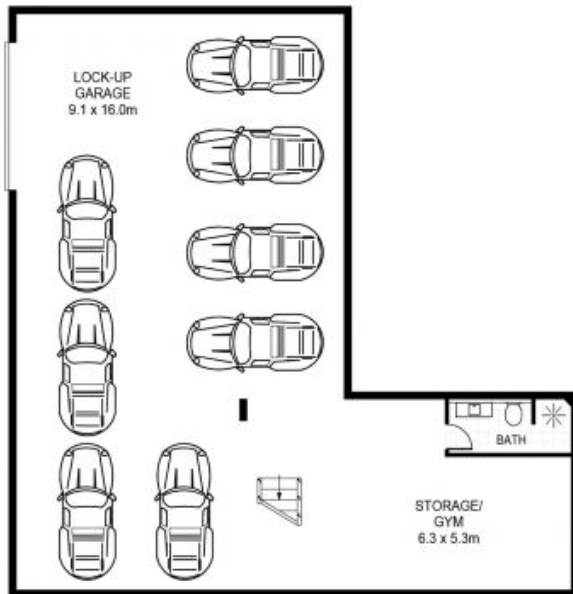

**Price:** 2550000

**Connie Gerakis**

02 9558 0555

GROUND LEVEL

LEVEL ONE

BASEMENT

SITE PLAN

## 9 Welfare Avenue, Narwee North

DISCLAIMER: PLANS SHOWN ARE FOR PRESENTATION PURPOSES AND ARE NOT PART OF ANY LEGAL DOCUMENT. ALL MEASUREMENTS AND FIGURES ARE APPROXIMATE