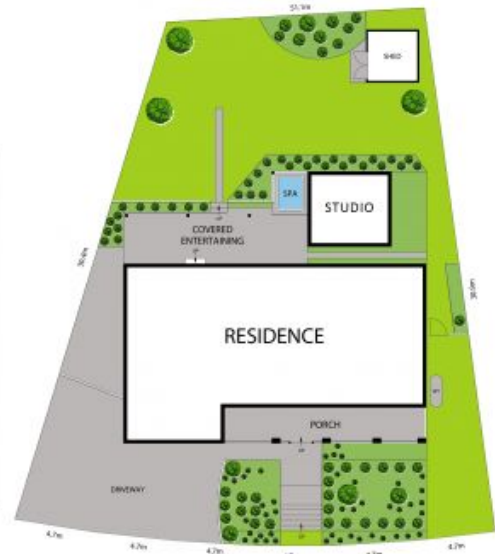

SITE PLAN
(Not to Scale)

WISEBERRY

16 PLANE TREE CIRCUIT,
WOONGARRAH

Internal Area: 168m²
External Area: 56m²
Land Area: 670m²