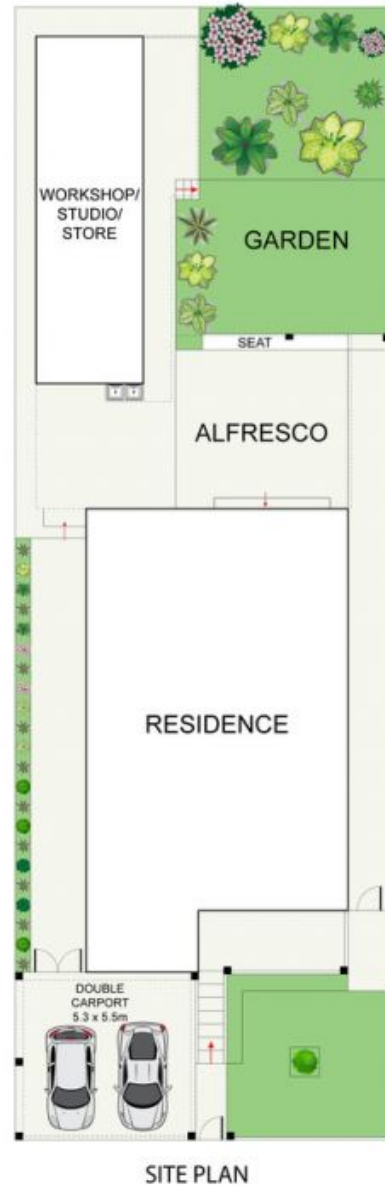

15 Warburton Parade EARLWOOD, NSW

3

2

2

Elegant family home of character and modern style

Period elegance integrates effortlessly with contemporary design creating everlasting style and a warm ambience. The Light filled, single level layout filled with charm and grace both in style and setting, showcases high-end finishes and thoughtful contemporary aesthetics that are guaranteed to impress.

Price:

Auction This Saturday!

George Karafotias

0405 436 336

LJ Hooker Earlwood

15 Warburton Parade, Earlwood

DISCLAIMER: PLANS SHOWN ARE FOR PRESENTATION PURPOSES AND ARE NOT PART OF ANY LEGAL DOCUMENT. ALL MEASUREMENTS AND FIGURES ARE APPROXIMATE.