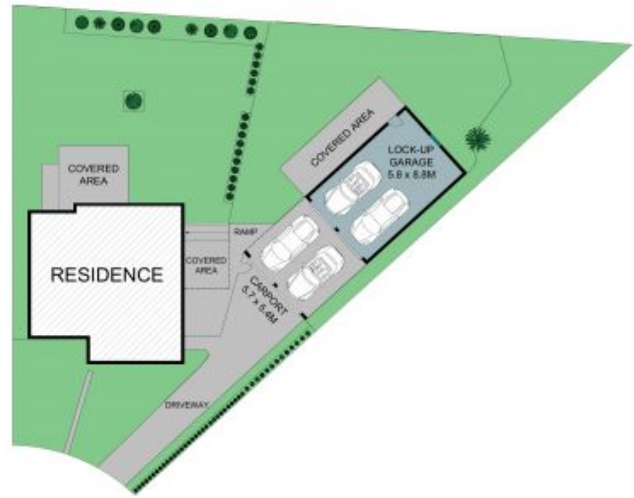

SITEPLAN

4 Ronda Close, Berkeley Vale