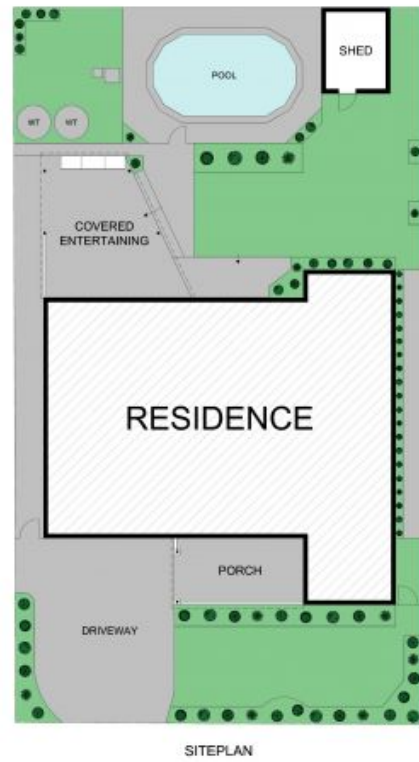

65 Lancaster Parade, Bateau Bay