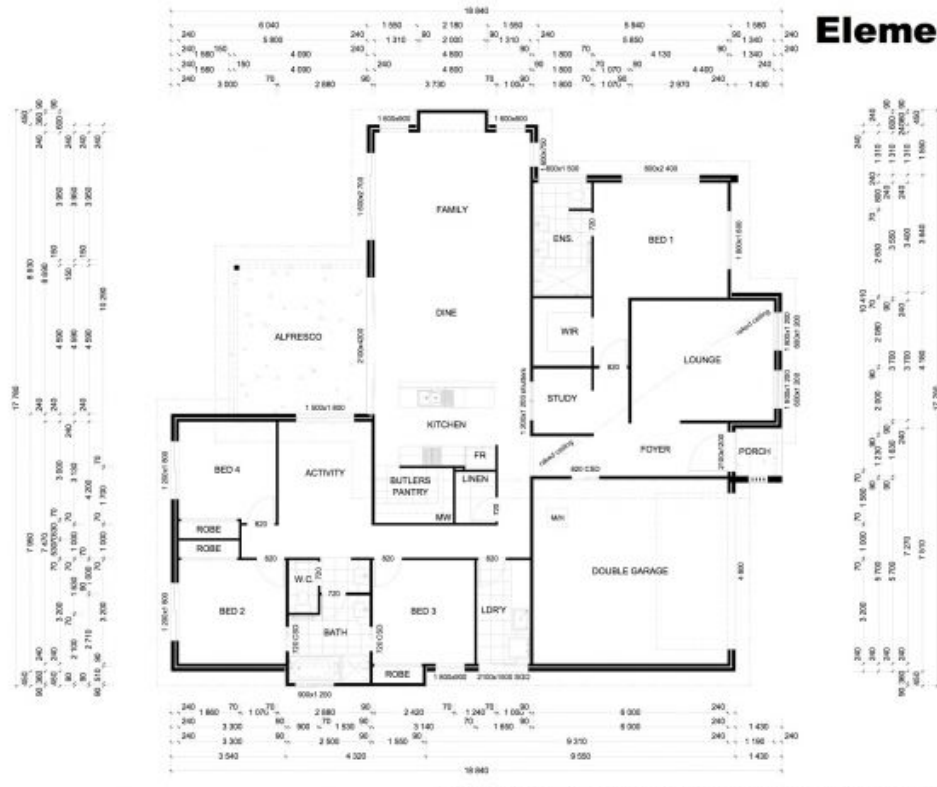

STONE

56 Burnett Drive HOLMVIEW, QLD

4 2 2

**SOLD BY JASON SAVAGE**

**Price:** Offers Over \$299,000

Be quick to secure this outstanding block in Stage 4C of The Vale.

**Jason Savage**

0401 546 762

# Element Series

PLANS ARE SUBJECT TO LOCAL COUNCIL & DEVELOPERS GUIDELINES (COVENANTS).

<b>FERNBANK 262</b> <b>"Element" Beach Streetscape</b> Copyright© Archiman Pty Ltd exclusive To G.J. Gardner Concept plans only, final working drawings may vary	<b>CONCEPT</b>	<b>FLOOR AREAS</b>	<b>20m Wide Site</b>	<b>FLOOR PLAN</b> Scale 1:100	<b>G.J. Gardner.</b> HOMES
	DATE: 05/03/15	INTERNAL 201.8 m <sup>2</sup> GARAGE 37.1 m <sup>2</sup> ALFRESCO 20.1 m <sup>2</sup> PORCH 2.4 m <sup>2</sup> <b>TOTAL 261.4 m<sup>2</sup></b>			