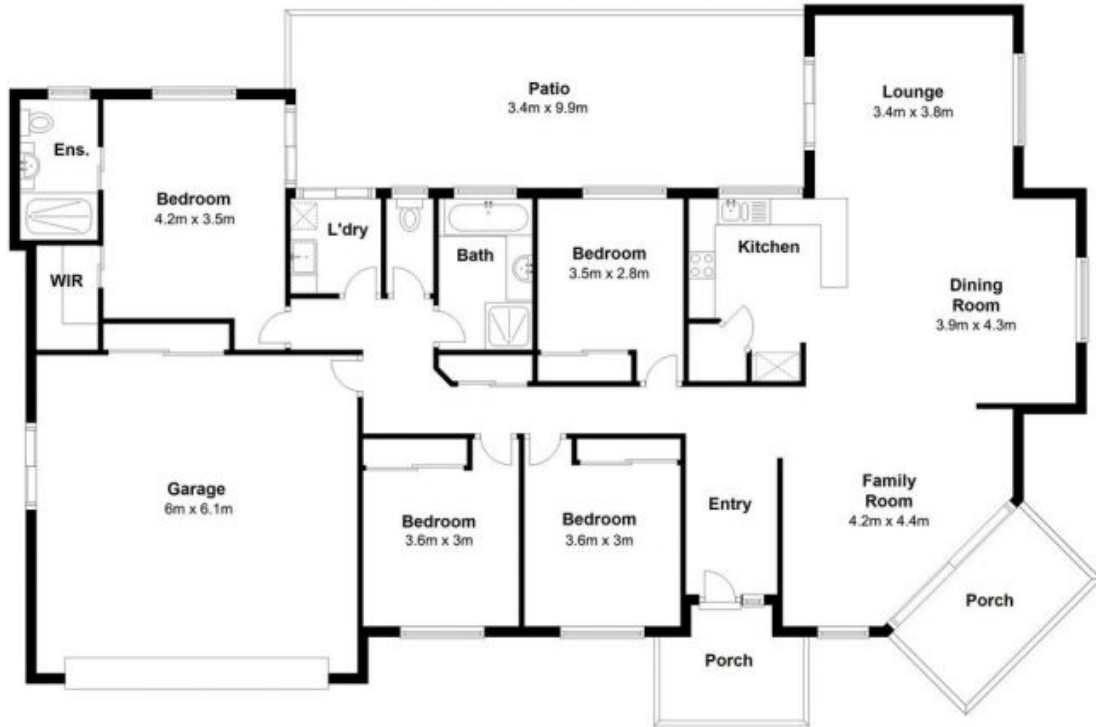

STONE

2 Red Ash Court MOUNT COTTON, QLD

4 

2 

2 

SOLD BY JOSH SIPPEL

Price:

UNDER OFFER

Stone Real Estate

07 3387 2222

Logan

**2 Red Ash Court, Mount Cotton**

Total area: approx. 222.3 sq. metres

This floor plan is conceptual only. It is provided for illustrative purposes only and should not be relied upon. We make no guarantee as to the accuracy of this plan. All interested parties should make and rely on their own enquiries in determining the accuracy of the information contained in this floor plan.