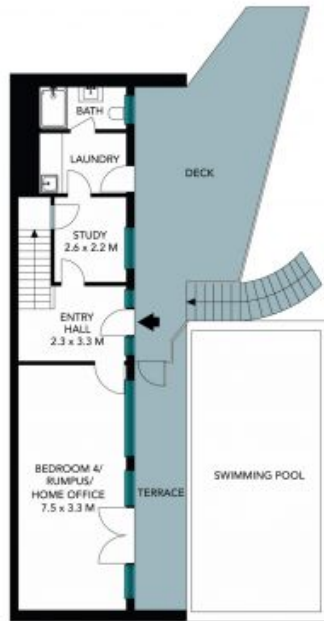

LOWER LEVEL