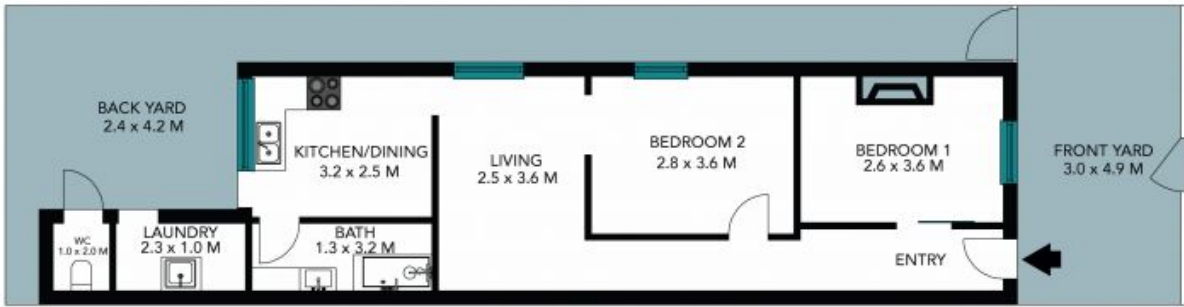

SITE PLAN

65 Catherine Street, Leichhardt