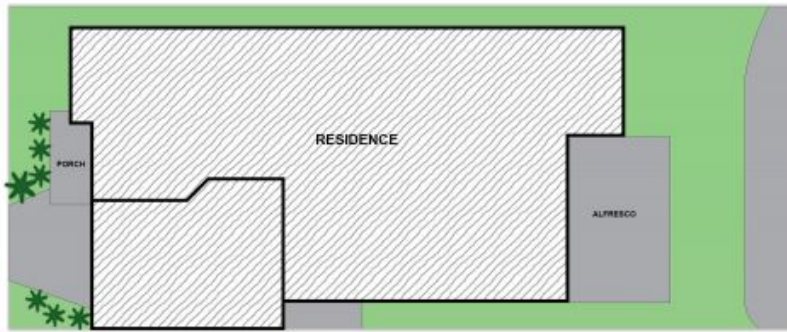

SITE PLAN

TOTAL LAND AREA: 28.6 SQM
TOTAL LIVING AREA: 178.0 SQM

Lot 812 Bernard Circuit, Yarrabilba