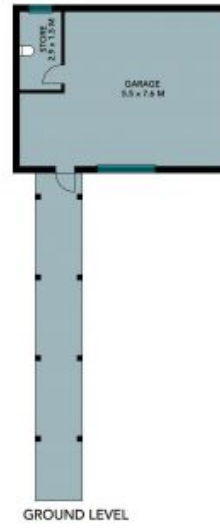

24 Lord Street, Roseville