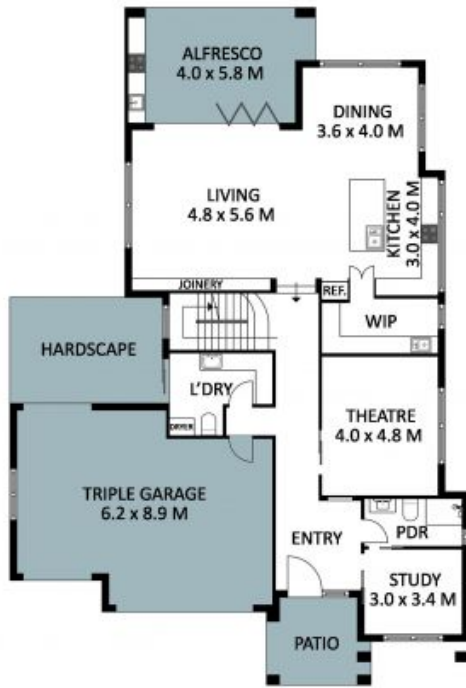

ENTRY LEVEL