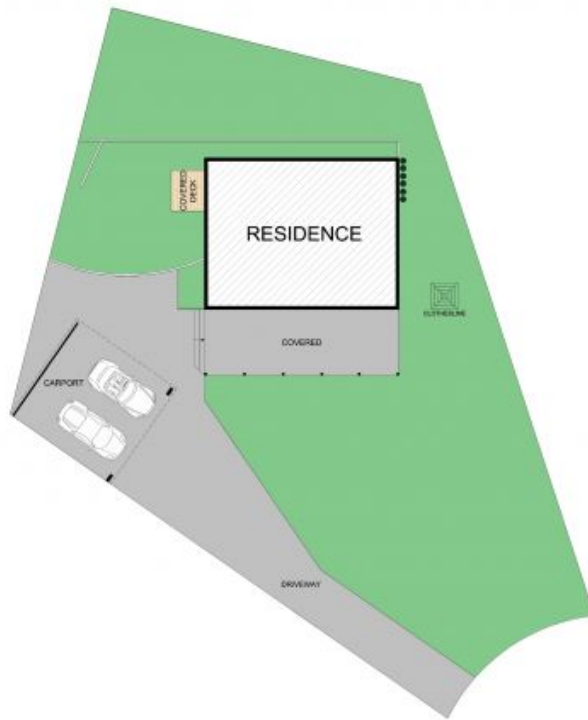

5 Jonathon Close, Bateau Bay