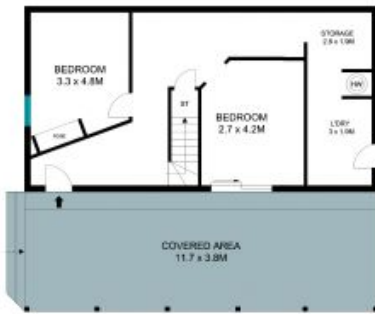

5 Jonathon Close, Bateau Bay