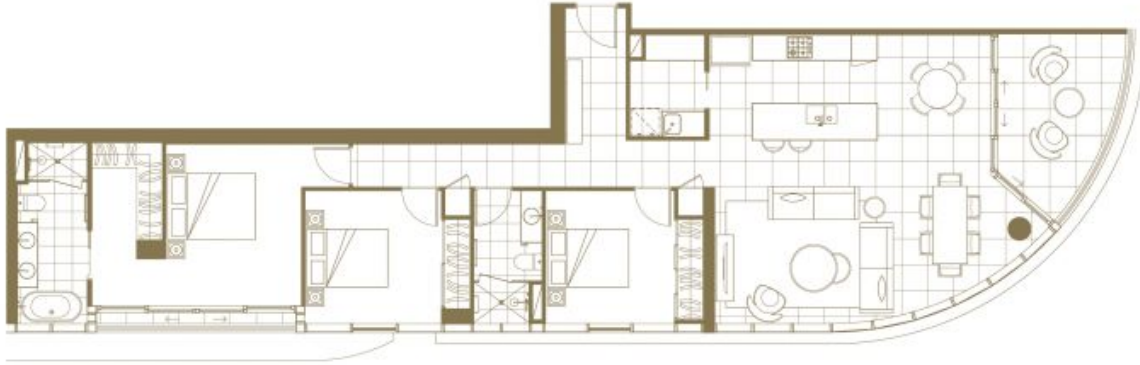

TYPE A (L3-17)

3 Bedroom
2 Bathroom

Internal:	127 m²
External:	13 m²
Total:	140 m²