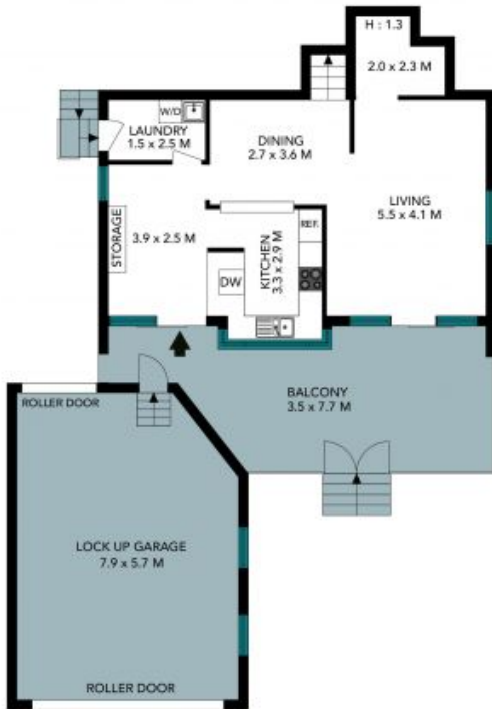

GROUND FLOOR