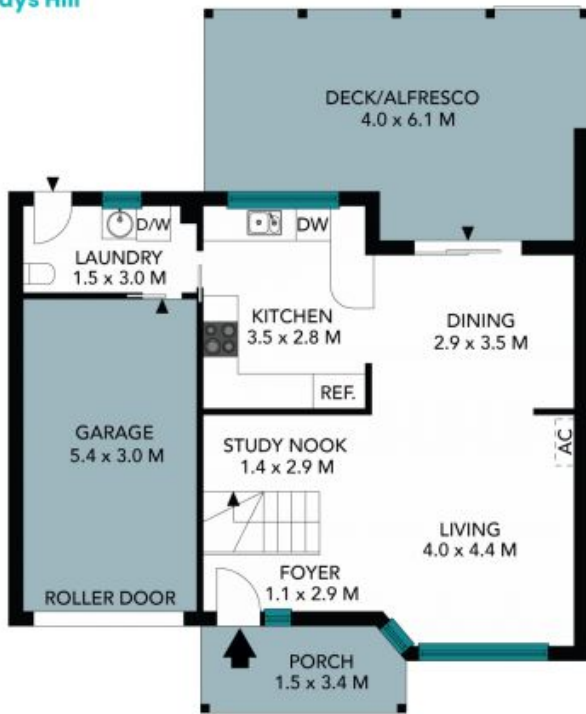

2/165 Burnett Street
Mays Hill

Ground Floor