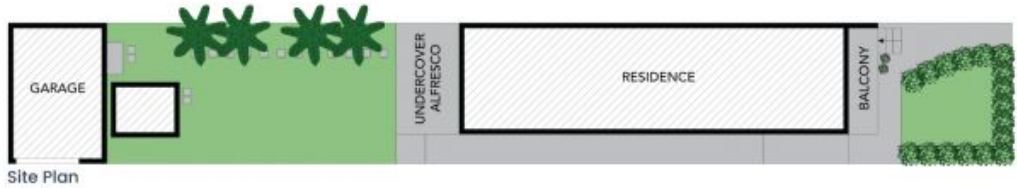

81 Regatta Road
Canada Bay

(NOT IN POSITION)

The site plan and floor plan are not to scale; measurements are indicative and in metres. Bushes and trees are placed for illustration purposes. Plans should not be relied on. Interested parties should make and rely on their own enquiries. All other information provided has been collected from reliable sources but cannot be guaranteed for accuracy.