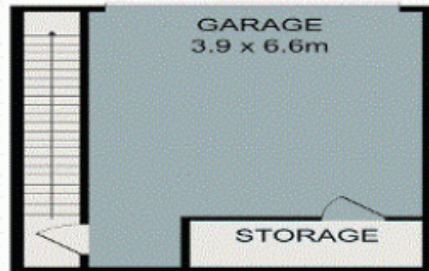

**Price:** \$575 Per Week pw  
**Available Date:** 26/11/2021

**Maree Harrison**

0421 237 342

FIRST FLOOR

BASEMENT

GROUND FLOOR

All information contained herein is gathered from all sources we believe to be reliable. However we cannot guarantee its accuracy and interested parties should rely on their own enquiries.