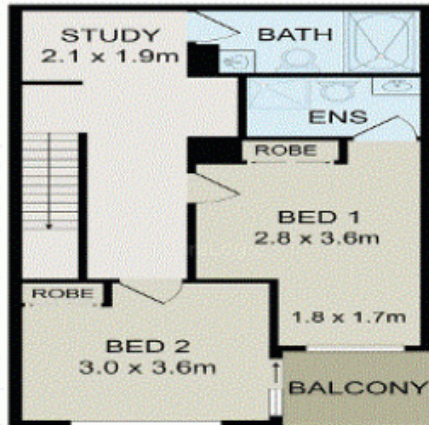

### Modern 2 bedroom townhouse!

Be sure not to miss this modern, stylish townhouse. Located in the sleek modern "Domus" complex this two story townhouse is perfectly located near Arncliffe and Wollie Creek Stations, Shops and Cafes.

**Price:** \$575 Per Week pw  
**Available Date:** 26/11/2021

**Maree Harrison**

0421 237 342

FIRST FLOOR

BASEMENT

GROUND FLOOR

All information contained herein is gathered from all sources we believe to be reliable. However we cannot guarantee its accuracy and interested parties should rely on their own enquiries.