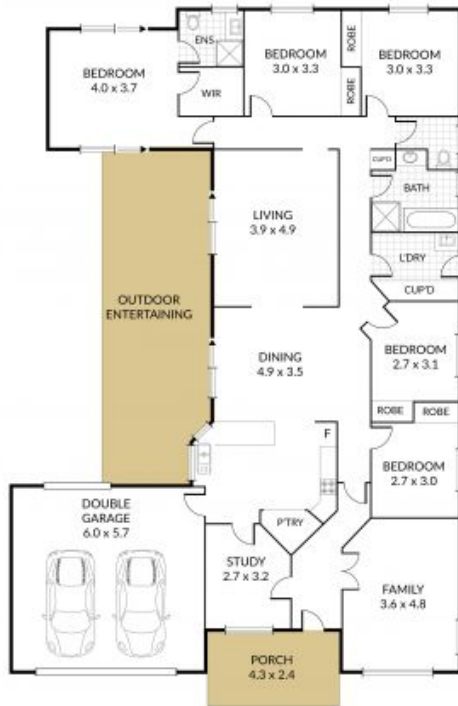

0415745210

Michael Verschuur

0434355114

Internal 215m² External 474m² Land Size 689m²

8 Gleditsia Close, Regents Park

5 x 2 x 2 x

NOTE: Every precaution has been taken to verify the accuracy of the above details. However, prospective purchasers are advised to make their own enquiries.