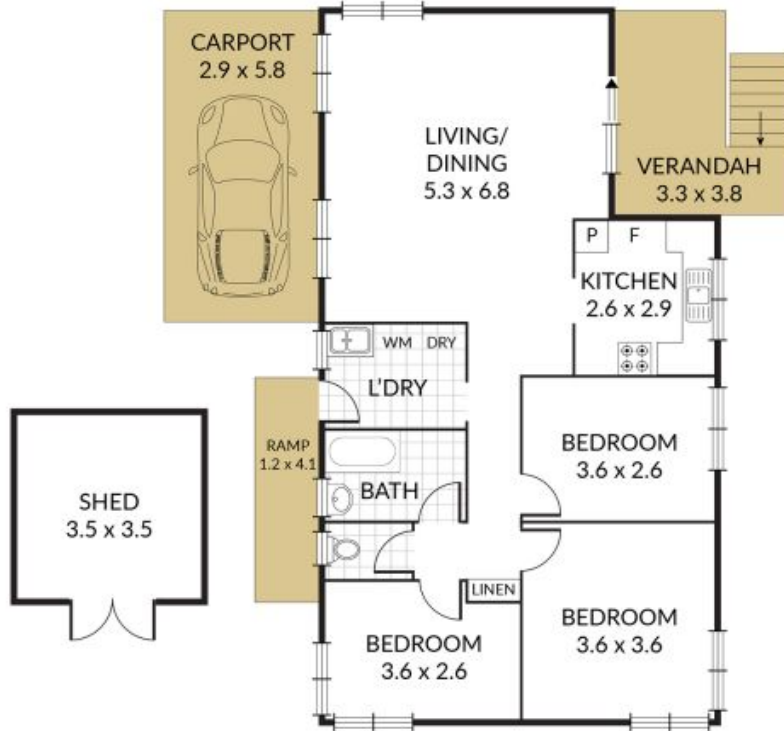

18 Wardell Crescent Beenleigh, QLD

3 

1 

1 

**EXCELLENT INVESMENT OPPOURTUNITY!!!**

Occupied by tenants who take great care of the home, we are delighted to present this Circa 1970's 3 bedroom home for your consideration.

Price:

SOLD BY NARNEA DOWELL!

**Narnea Dowell**

0405 747 996

**Narnea Dowell**

0405 747 996

Internal 85m<sup>2</sup> External 45m<sup>2</sup> Total 130m<sup>2</sup>

# 18 Wardell Crescent, **Beenleigh**

3 x 1 x 1 x

NOTE: Every precaution has been taken to verify the accuracy of the above details. However, prospective purchasers are advised to make their own enquiries.