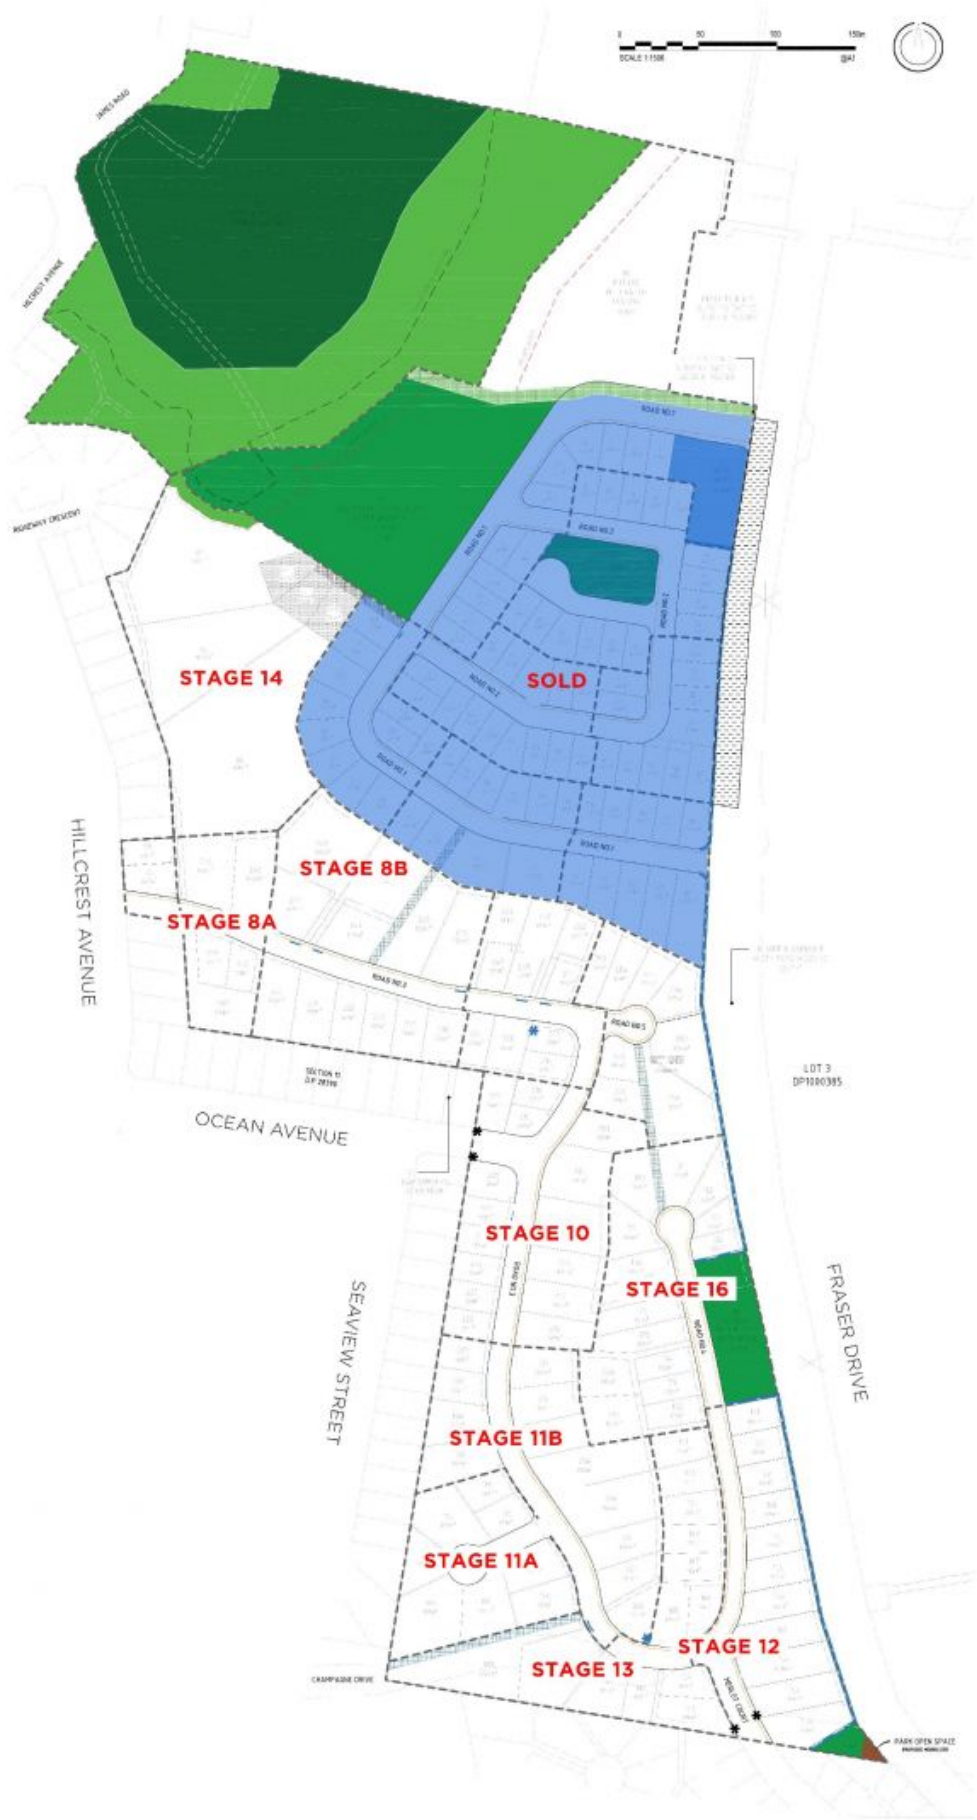

57 Fraser Drive Tweed Heads South, NSW

East

East at Banora has panoramic Pacific Ocean views across Coolangatta and the Gold Coast.

Stage 15 is sold out. Stages 12 and 16 are now selling. Land sales start from \$350,000 and range up to \$625,000. House and land packages start from \$650,000 and range up to \$950,000.

Just 2 minutes from the M1, 10 minutes from Coolangatta and 10 minutes to the Gold Coast Airport, East is perfectly positioned in one of the biggest property hotspots in Australia.

STAGE 14

SOLD

STAGE 8B

STAGE 8A

STAGE 10

STAGE 16

STAGE 11B

STAGE 11A

STAGE 13

STAGE 12

HILLCREST AVENUE

OCEAN AVENUE

SEAVIEW STREET

FRASER DRIVE

CAMPADE DRIVE

LOT 3
DP1000395

PARK OPEN SPACE