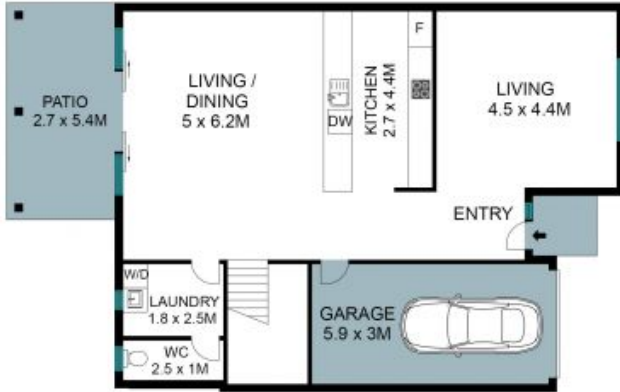

GROUND FLOOR