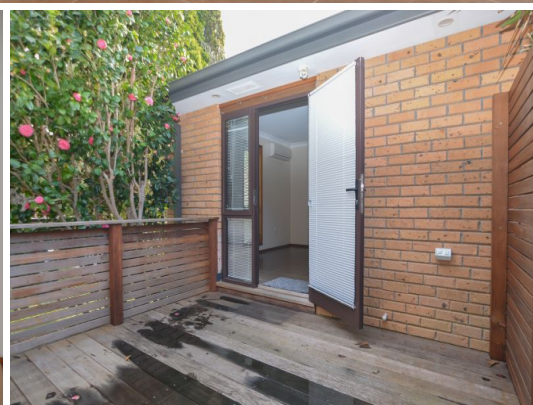

STONE

STONE

Apply Now, use your phone camera to scan this QR Code

Those with old phones can download the free app. Quickmark from your app store

2/7 Spectrum Road North Gosford, NSW

One bedroom unit close to CBD

Situated in a quiet location less than 5 minutes walk to North Gosford Private Hospital and only 5 minutes drive to the centre of Gosford is this modern studio accessed via gated private decked and screened outdoor area.

Price: $300 per week
Bond: $1,200
Available Date: 10/02/2022

Lily Morris
02 4323 4000