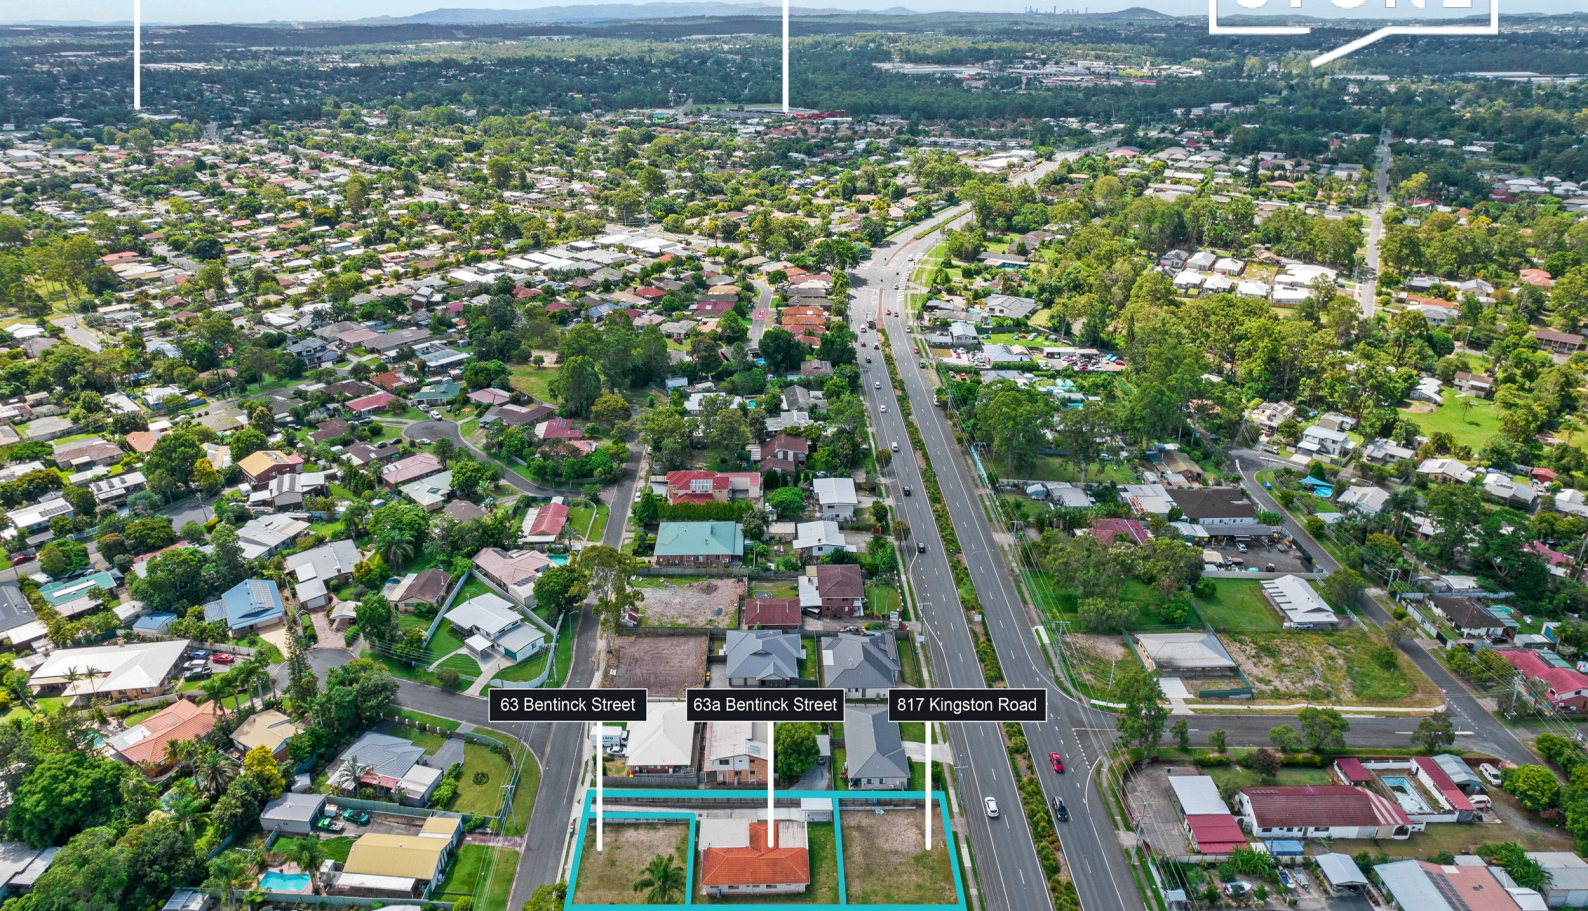

Marsden State High School

Marsden Park Shopping Centre

STONE

63 Bentinck Street Waterford West, QLD

YOUR BLANK CANVAS AWAITS!

We proudly present a fantastic opportunity for you to create your dream home in a whisper quiet street enjoyed by local traffic only.