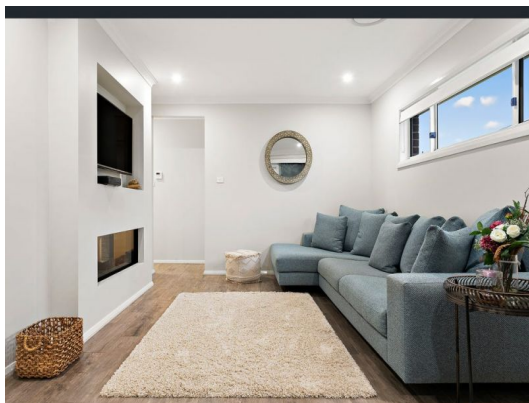

20 Abbott Street Spring Farm, NSW

Absolute perfection.

Frequently asked questions;

Price: $690 pw

Available Date: 17/02/2022

Stone Real Estate -

Head Office