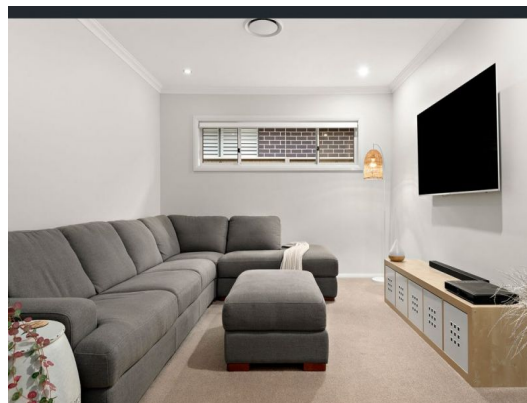

20 Abbott Street Spring Farm, NSW

Absolute perfection.

Frequently asked questions;

Price: $690 pw

Available Date: 17/02/2022

Stone Real Estate -

Head Office